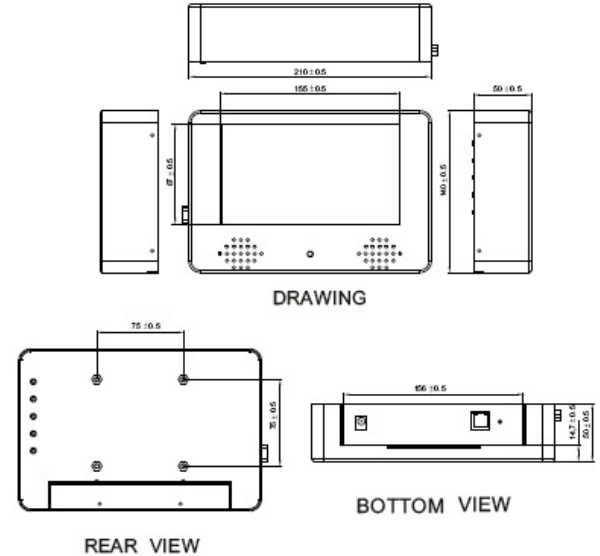

Network PLAYER Chassis

7"

Model name: WCH7000A1-DMG

Mechanical Drawing

System Specs:

LCD Optical Spec :

Active Display Area	154.08mm(H)X86.58mm(V)
Pixel Pitch	0.107mmx0.107mm
Number of Pixels	1440x234(dots)
Contrast Ratio	300:1
Display Color	R.G.B(Stripe)
Brightness(cd/m2)	400
View Angle(CR>=10)	-65~65(H);-65~40(V)

General / Content :

General	
Storage Media	CF(512MB Optional with bigger capacity) (Need to be Linux ext2 format)
Content Update	Ethernet/WLAN/USB flash drive
VESA Mounting	Yes
Mechanical	Chassis
Content	
Video Format Support	MPEG1,MPEG2,MPEG4
Graphic Forma Support	JPEG,BMP
Text Banner	Variable scrolling speed and position Support

Power Specifications:

Power Adapter	12V DC in
Power Consumption	Approx:15W
Power Source	AC100~240V, Universal, ±10%

Available Options:

miniPCI for 802.11 b/g WLAN
Portrait Mode Support (optional)

APPROVALS & CERTIFICATES