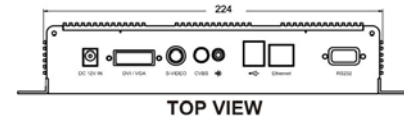

# Network PLAYER Series

Digital Signage Networked SD Player

Model: DMG300

## System Specs:

General :	
Dimensions	224(W) 127(H) 47(D) mm
Weight	Approx. 1.0kg
Storage Media	512 MB,Optional with bigger capacity up to (40GB) (Need to be Linux ext2 format)
USB Port	USB 2.0 for Flash Storage Drive
Content Update	Ethernet/WLAN/USB flash drive