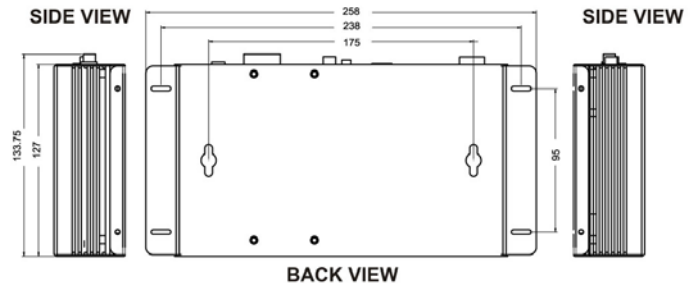

## System Specs:

General :	
Dimensions	224(W) 127(H) 47(D) mm
Weight	Approx. 1.0kg
Storage Media	512 MB,Optional with bigger capacity up to (40GB) (Need to be Linux ext2 format)
USB Port	USB 2.0 for Flash Storage Drive
Content Update	Ethernet/WLAN/USB flash drive