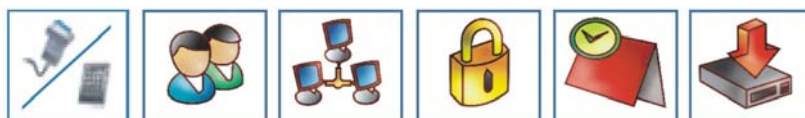

Management Software Comparison